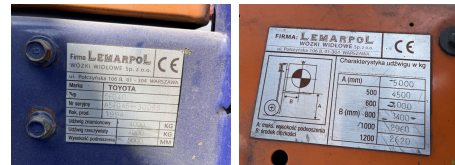

Toyota 5FG40

Mast type: Duplex Standard

Com Nr.: SL8768

Lift height: 5000 mm

Closed height: 3240 mm

YOM: 1994

Running hours: 5001

Engine type: LPG

Tech. Condition: needs attention

Visual condition: needs attention

Extras:

Price: 3.500,00 € (excl. VAT.) (Subject to prior sale)