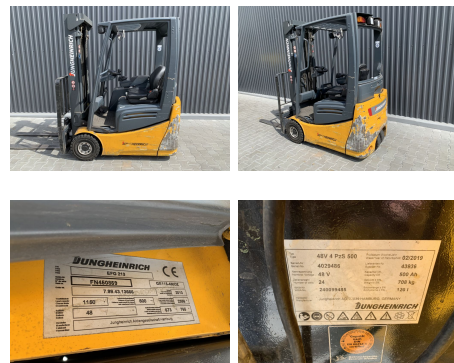

Jungheinrich EFG213

Capacity: 1300 kg
Mast type: Triplex
Lift height: 4800 mm
Closed height: 2165 mm
Free lift: 1575 mm
YOM: 2013
Running hours: 11480
Engine type: Electric
Tech. Condition: good
Visual condition: good

Com Nr.: SL6907
Battery: 2019, 48V,

Extras:
Side Shift

Price: 9.500,00 € (excl. VAT.) (Subject to prior sale)