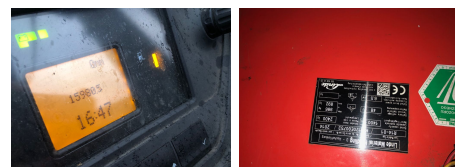

Linde R14-01

Capacity: 1400 kg
Mast type: Triplex
Lift height: 6600 mm
Closed height: 2785 mm
Free lift: 1936 mm
YOM: 2015
Running hours: 15980
Engine type: Electric
Tech. Condition: good
Visual condition: good
Fork length: 1200 mm

Com Nr.: SL1035

Extras:
Side Shift 3rd valve

Price: 4.800,00 € (excl. VAT.) (Subject to prior sale)