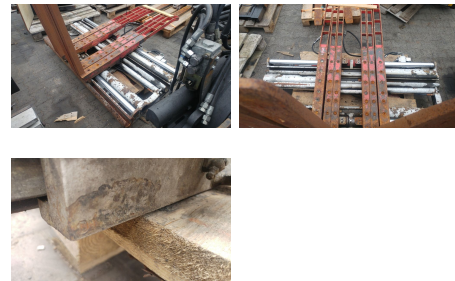

Durwen DRPK25C

Capacity: 2500 kg

Com Nr.: OS489

Closed height: 410 mm

Tech. Condition: good

Visual condition: good

Extras:

ISO 2A (41 cm) Capacity 2500 kg Opening range 560-2285 mm Sideshift Forks 1150 mm Width 1650 mm
Good condition ID OS489